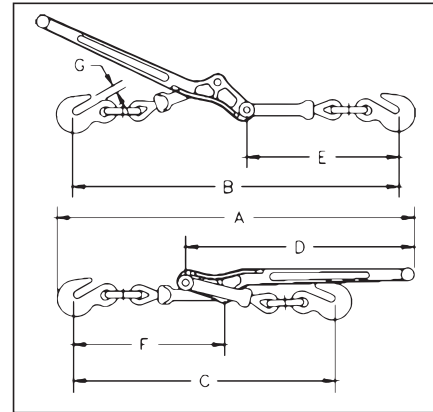

BC WIRE ROPE

Quality, No Compromise Since 1974

BC Wire Rope & Rigging is a full-service Rigging Loft incorporated in 1974. Our 'Quality, No compromise' philosophy has enabled us to grow throughout the many industries we serve. With corporate headquarters in Anaheim, CA, and branch locations in San Diego, CA, Tucson, AZ, Las Vegas, NV, and Elko, NV, BC Wire Rope & Rigging is committed to keeping our customers' jobs running smoothly. We do this by having in-house manufacturing, sufficient inventory, and a knowledgeable staff.

Crosby L-150 Standard Lever Type Load Binders

- Crosby L-150 Load Binders are extra heavy construction at leverage point to prevent spreading. Heel of binder toggles away from load, permitting easy release.
- Ball and socket swivel joints at hook assemblies permit a straight line pull.
- Binders shown with Proof Loads have been individually proof tested to value shown, prior to shipment.
- Meets or exceeds requirements of US DOT FMCSA Part 393 Subpart I.

Crosby®

L-150 Standard Lever Type Load Binders

Model	Stock No.	Std. Pkg.	Min-Max Chain Size (in.)	Working Load Limit (lbs.)	Proof Load (lbs.)	Ultimate Load (lbs.)	Weight Each (lbs.)	Handle Length (in.)	Take Up (in.)	Dimensions (in.)						
										A	B	C	D	E	F	G
7-1	1048128	4	5/16-3/8	5400	10800	19000	7.02	16.00	4.50	24.13	22.13	17.88	16.00	10.38	10.38	.50
A-1	1048146	4	3/8-1/2	9200	18400	33000	12.47	18.69	4.50	28.75	25.75	21.25	18.69	12.31	12.38	.63
C-1	1048164	4	1/2-5/8	13000	26000	46000	19.68	21.00	4.75	31.25	29.75	25.00	21.00	14.63	13.75	.72