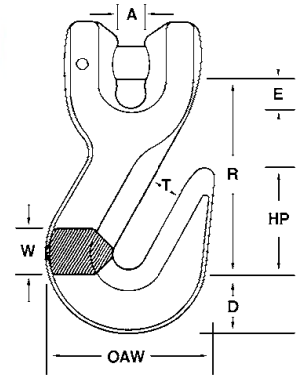

BC WIRE ROPE

Quality, No Compromise Since 1974

BC Wire Rope & Rigging is a full-service Rigging Loft incorporated in 1974. Our 'Quality, No compromise' philosophy has enabled us to grow throughout the many industries we serve. With corporate headquarters in Anaheim, CA, and branch locations in San Diego, CA, Tucson, AZ, Las Vegas, NV, and Elko, NV, BC Wire Rope & Rigging is committed to keeping our customers' jobs running smoothly. We do this by having in-house manufacturing, sufficient inventory, and a knowledgeable staff.

| Chain Size | Catalog No. | UPC No. 020418 | Grade | Working Load Limit | Weight Each | Shelf Pack |
|------------|-------------|----------------|-------|--------------------|-------------|------------|
| 9/32 in | 5724415 | 182600 | 100 | 4300 lb | 0.60 lb | 50 |
| 3/8 in | 5724615 | 182617 | 100 | 8800 lb | 1.60 lb | 20 |
| 1/2 in | 5724815 | 182624 | 100 | 15000 lb | 3.50 lb | 10 |
| 5/8 in | 5725015 | 182631 | 100 | 22600 lb | 5.40 lb | - |
| 3/4 in | 5725215 | 182648 | 100 | 35300 lb | 12.40 lb | - |

| Chain Size | Catalog No. | A Dim. | D Dim. | E Dim. | Load Pin Dia. | HP | OAW | R Dim. | T Dim. | W Dim. |
|------------|-------------|----------|----------|----------|---------------|----------|------------|------------|----------|-----------|
| 9/32 in | 5724415 | 5/16 in | 13/16 in | 11/32 in | 3/8 in | 1-1/4 in | 2 in | 2-11/32 in | 3/8 in | 5/8 in |
| 3/8 in | 5724615 | 7/16 in | 1-1/4 in | 1/2 in | 1/2 in | 1-5/8 in | 2-13/16 in | 2-29/32 in | 1/2 in | 3/4 in |
| 1/2 in | 5724815 | 9/16 in | 1-1/2 in | 5/8 in | 5/8 in | 2 in | 3-1/2 in | 3-23/32 in | 21/32 in | 15/16 in |
| 5/8 in | 5725015 | 23/32 in | 1-3/4 in | 3/4 in | 3/4 in | 2-5/8 in | 4-1/8 in | 4-7/16 in | 25/32 in | 1-7/32 in |
| 3/4 in | 5725215 | 13/16 in | 2-1/8 in | 7/8 in | 7/8 in | 3-1/4 in | 4-7/8 in | 5-1/8 in | 31/32 in | 1-3/8 in |