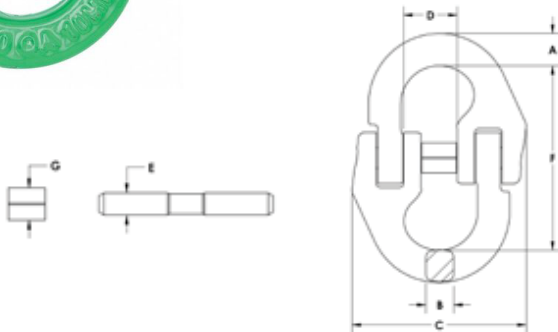

Campbell Quik-Alloy Coupling Links

Campbell Quik-Alloy Coupling Links are For Connecting Chain to •Components in the Fabrication of Chain Slings

- For Use with Grade 80/100 Chain Slings
- 4 to 1 Design Factor
- Meet or Exceed All Requirements of ASME B30.9
- 100% Proof Tested in Accordance with ASTM A952
- 3/4" Through 1-1/4" Coupling Links Utilize A Barrel Style Oversized Retainer
- Made in the USA
- Per ASME B30.9, Section 9.1.3 "Mechanical Coupling Links Shall Not Be Used Within the Body of An Alloy Chain Sling to Connect Two Pieces of Chain"

Chain Size	Catalog No.	UPC No. 020418	Grade	Material Diameter	Working Load Limit	Weight Each	Shelf Pack	A Dim.	B Dim.	C Dim.	D Dim.	E Dim.	F Dim.	G Dim.
7/32 in	5770315	079993	80	1/2 in	2100 lb	0.10 lb	1	17/64 in	7/32 in	15/16 in	7/16 in	5/32 in	1-17/32 in	3/8 in
9/32 in	5779225	288890	100	37/64 in	4300 lb	0.26 lb	-	3/8 in	11/32 in	23/32 in	9/16 in	13/64 in	2-13/64 in	5/16 in
3/8 in	5779235	288623	100	13/16 in	8800 lb	0.69 lb	-	1/2 in	7/16 in	2-3/8 in	13/16 in	5/16 in	2-3/4 in	7/16 in
1/2 in	5779245	288913	100	1-3/16 in	15000 lb	1.56 lb	-	11/16 in	9/16 in	3 in	1-1/32 in	25/64 in	3-3/8 in	5/8 in
5/8 in	5779255	288937	100	1-5/16 in	22600 lb	2.51 lb	-	13/16 in	23/32 in	3-7/8 in	1-9/32 in	15/32 in	4-1/8 in	11/16 in
3/4 in	5779165	182785	100	1-11/16 in	35300 lb	4.05 lb	-	15/16 in	61/64 in	4-5/8 in	1-9/16 in	9/16 in	4-3/4 in	-
7/8 in	5779175	152931	100	1-7/8 in	42700 lb	8.00 lb	-	1-3/16 in	1-1/16 in	5-3/8 in	1-13/16 in	41/64 in	5-5/16 in	-
1 in	5771615	080067	80	2-1/8 in	47700 lb	9.50 lb	-	1-15/64 in	1-9/64 in	5-7/8 in	2-1/32 in	11/16 in	5-7/8 in	-
1-1/4 in	5772015	080074	80	2-11/32 in	72300 lb	16.62 lb	-	1-1/2 in	1-3/8 in	7-3/8 in	2-9/32 in	15/16 in	6-15/16 in	-