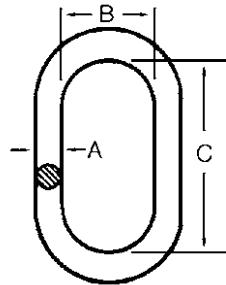

## Campbell Cam-Alloy Oblong Links

Campbell Cam-Alloy Oblong links are closed links made from alloy steel that are proof tested in accordance with the applicable ASTM, NACM, OSHA, and AISI/ASME requirements.

- For Use with Grade 80/100 Chain Slings, Wire Rope and Synthetic Assemblies
- 5 to 1 Design Factor
- Meet or Exceed All Requirements of ASME B30.26
- 100% Proof Tested in Accordance with ASTM A952
- Hallmarked with "USA", Date Code, Link No. and Material Diameter
- Made in the USA

Link No.	Cat. No.	Material Diameter (A)	Inside Width (B)	Inside Length (C)	Working Load Limit 5 to 1	Used with Single Type S & C	Used with Double Type D	Used with Triple or Quad Type T or Q
CO-0	5685615	13/32 in	1.50 in	3.00 in	4200 lb	7/32 in	7/32 in	-
CO-1	5683215	5/8 in	2.50 in	5.00 in	8600 lb	9/32 in	9/32 in	7/32 in
CO-2	5683315	13/16 in	3.00 in	6.00 in	17600 lb	3/8 in	3/8 in	9/32 in
CO-3	5683415	1-1/8 in	4.00 in	8.00 in	30000 lb	1/2 in or 5/8 in	1/2 in	3/8 in
CO-4	5683515	1-1/4 in	4.00 in	8.00 in	45200 lb	3/4 in	5/8 in	1/2 in
CO-5	5683615	1-5/8 in	5.25 in	10.50 in	70600 lb	7/8 in	3/4 in	5/8 in
CO-6	5683715	1-7/8 in	6.00 in	12.00 in	105900 lb	1 in	7/8 in	3/4 in
CO-7	5687015	2 in	7.00 in	14.00 in	102600 lb	1-1/4 in or 1-1/2 in	1 in	-
CO-8	5687215	2-1/4 in	8.00 in	16.00 in	144600 lb	-	1-1/4 in or 1-1/2 in	7/8 in or 1 in