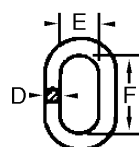

## Campbell Cam-Alloy Oblong Master Link Sub-Assemblies

Campbell Cam-Alloy Oblong Master Link Sub-Assemblies are closed links made from alloy steel that are proof tested in accordance with the applicable ASTM, NACM, OSHA, and AISI/ASME requirements.

Chain Size	Catalog No.	UPC No. 020418	Working Load Limit 5 to 1	Weight Each	Oblong Master Link Material Dia. (A)	Oblong Master Link Inside Width (B)
9/32 in	5682215	182501	12900 lb	4.40 lb	13/16 in	3 in
3/8 in	5682315	182846	26400 lb	9.50 lb	1-1/8 in	4 in
1/2 in	5682415	182518	45000 lb	16.00 lb	1-1/4 in	4 in
5/8 in	5682515	182525	67800 lb	31.75 lb	1-5/8 in	5-1/4 in
3/4 in	5682615	182532	105900 lb	50.00 lb	1-7/8 in	6 in
7/8 in	5682715	167409	128100 lb	85.00 lb	2-1/4 in	8 in

Chain Size	Catalog No.	Oblong Master Link Inside Length (C)	Master Coupling Link Material Dia. (D)	Master Coupling Link Inside Width (E)	Master Coupling Link Inside Length (F)
9/32 in	5682215	6 in	17/32 in	1-1/2 in	2-3/4 in
3/8 in	5682315	8 in	25/32 in	1-9/16 in	2-7/8 in
1/2 in	5682415	8 in	1 in	3 in	5 in
5/8 in	5682515	10-1/2 in	1-1/4 in	4 in	6 in
3/4 in	5682615	12 in	1-1/2 in	4 in	6 in
7/8 in	5682715	16 in	1-3/4 in	4 in	6 in