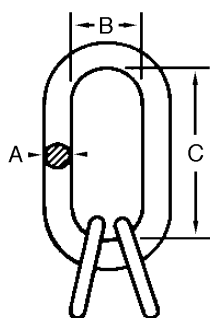

## Campbell Cam-Alloy Oblong Master Link Sub-Assemblies

Campbell Cam-Alloy Oblong Master Link Sub-Assemblies are closed links made from alloy steel that are proof tested in accordance with the applicable ASTM, NACM, OSHA, and AISI/ASME requirements.

- For Construction of Triple, Quad and Double Basket Slings
- 5 to 1 Design Factor
- Meet or Exceed All Requirements of ASME B30.26
- 100% Proof Tested in Accordance with ASTM A952
- Master Link Hallmarked with "USA", Date Code, Link No. and Material Diameter
- Made in the USA

Chain Size	Catalog No.	UPC No. 020418	Working Load Limit 5 to 1	Weight Each	Oblong Master Link Material Dia. (A)	Oblong Master Link Inside Width (B)
9/32 in	5682215	182501	12900 lb	4.40 lb	13/16 in	3 in
3/8 in	5682315	182846	26400 lb	9.50 lb	1-1/8 in	4 in
1/2 in	5682415	182518	45000 lb	16.00 lb	1-1/4 in	4 in
5/8 in	5682515	182525	67800 lb	31.75 lb	1-5/8 in	5-1/4 in
3/4 in	5682615	182532	105900 lb	50.00 lb	1-7/8 in	6 in
7/8 in	5682715	167409	128100 lb	85.00 lb	2-1/4 in	8 in

Chain Size	Catalog No.	Oblong Master Link Inside Length (C)	Master Coupling Link Material Dia. (D)	Master Coupling Link Inside Width (E)	Master Coupling Link Inside Length (F)
9/32 in	5682215	6 in	17/32 in	1-1/2 in	2-3/4 in
3/8 in	5682315	8 in	25/32 in	1-9/16 in	2-7/8 in
1/2 in	5682415	8 in	1 in	3 in	5 in
5/8 in	5682515	10-1/2 in	1-1/4 in	4 in	6 in
3/4 in	5682615	12 in	1-1/2 in	4 in	6 in
7/8 in	5682715	16 in	1-3/4 in	4 in	6 in