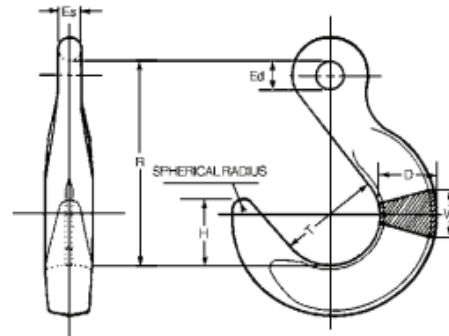

# BC WIRE ROPE

Quality, No Compromise Since 1974

BC Wire Rope & Rigging is a full-service Rigging Loft incorporated in 1974. Our 'Quality, No compromise' philosophy has enabled us to grow throughout the many industries we serve. With corporate headquarters in Anaheim, CA, and branch locations in San Diego, CA, Tucson, AZ, Las Vegas, NV, and Elko, NV, BC Wire Rope & Rigging is committed to keeping our customers' jobs running smoothly. We do this by having in-house manufacturing, sufficient inventory, and a knowledgeable staff.

## Campbell Cam-Alloy Foundry Hooks

- Campbell Foundry Hooks are For Use with Grade 80/100 Chain Slings
- 4 to 1 Design Factor
- Meet or Exceed All Requirements of ASME B30.9 and B30.10
- 100% Proof Tested in Accordance with ASTM A952
- Additionally Hallmarked with "USA" and Date Code
- Campbell Foundry Hooks are Made in the USA

Chain Size	Catalog No.	UPC No. 020418	Hook No.	Grade	Working Load Limit	Weight Each	D Dim.	Ed Dim.	Es Dim.	H Dim.	R Dim.	T Dim.	W Dim.	Spherical Radius
9/32 in	5664415	182457	C-498	100	4300 lb	2.20 lb	1.3 in	0.62 in	0.47 in	1.56 in	4.75 in	2.50 in	1.00 in	0.25 in
3/8 in	5664615	182464	C-499	100	8800 lb	3.90 lb	1.56 in	0.75 in	0.62 in	1.87 in	5.75 in	3.00 in	1.25 in	0.31 in
1/2 in	5664815	182471	C-500	100	15000 lb	6.70 lb	1.81 in	1.00 in	0.75 in	2.25 in	6.87 in	3.50 in	1.50 in	0.37 in
5/8 in	5665015	182488	C-501	100	22600 lb	10.50 lb	2.33 in	1.25 in	0.87 in	2.62 in	8.06 in	4.00 in	1.75 in	0.44 in
3/4 in	5665215	182495	C-502	100	35300 lb	15.60 lb	2.81 in	1.50 in	1.00 in	3.00 in	9.25 in	4.50 in	2.00 in	0.50 in
7/8 in	5665415	152948	C-503	100	42700 lb	24.00 lb	3.08 in	1.84 in	1.12 in	3.37 in	10.37 in	5.00 in	2.25 in	0.56 in
1 in	5661615	078965	C-504	80	47700 lb	34.10 lb	3.25 in	2.09 in	1.25 in	3.75 in	11.56 in	5.50 in	2.50 in	0.62 in
1-1/4 in	5662015	078972	C-505	80	72300 lb	52.50 lb	3.88 in	2.47 in	1.37 in	4.25 in	12.87 in	6.00 in	3.00 in	0.75 in