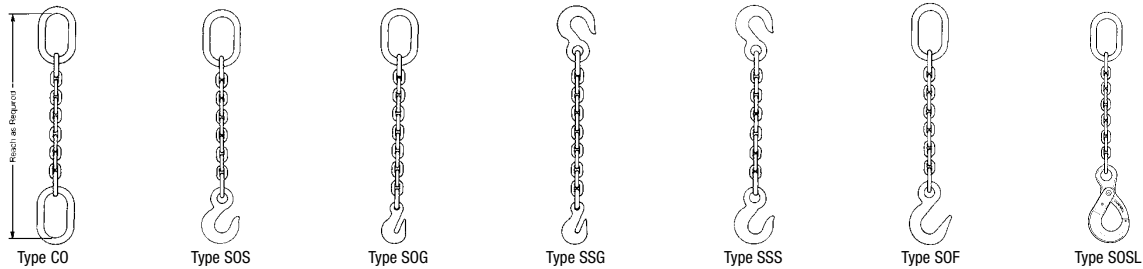

BC WIRE ROPE

Quality, No Compromise Since 1974

BC Wire Rope & Rigging is a full-service Rigging Loft incorporated in 1974. Our 'Quality, No compromise' philosophy has enabled us to grow throughout the many industries we serve. With corporate headquarters in Anaheim, CA, and branch locations in San Diego, CA, Tucson, AZ, Las Vegas, NV, and Elko, NV, BC Wire Rope & Rigging is committed to keeping our customers' jobs running smoothly. We do this by having in-house manufacturing, sufficient inventory, and a knowledgeable staff.

BC Wire Rope & Rigging is proud to offer the very best products in the industry. An authorized Distributor of Crosby, Bridon, and SlingMax products, we maintain a full inventory of products. We also provide products from other manufacturers depending on our customers' needs.

Campbell Cam-Alloy Chain Slings Types S and C

Campbell Type S and C Chain Slings are made from steel chain that is electrically welded alloy steel embodying the latest manufacturing technology. Alloy provides a superior chain sling with high tensile strength and excellent wear resistance. The following chains meet or exceed all existing OSHA, ANSI, ASME, NACM and ASTM specification requirements. The Cam-Alloy chain and attachments used in fabricating Campbell chain slings offer a design factor of 4 to 1. System 8 is Campbell's trade name for Grade 80 chain. System 10 is Campbell's trade name for Grade 100 chain.

Chain Size		System	Oblong Link							Working Load Limit	
			Nominal Size Material		Inside Dimensions						
			in.	mm	Width		Length				
9/32	7	10	37/64	15	2 1/2	64	5	127	4,300	1,950	
3/8	10	10	13/16	21	3	76	6	152	8,800	4,000	
1/2	13	10	1 1/8	29	4	102	8	203	15,000	6,800	
5/8	16	10	1 1/8	29	4	102	8	203	22,600	10,300	
3/4	20	10	1 1/4	32	4	102	8	203	35,300	16,000	
7/8	22	10	1 5/8	41	5 1/4	133	10 1/2	267	42,700	19,400	
1	26	8	1 7/8	48	6	152	12	305	47,700	21,600	
1 1/4	32	8	2	51	7	178	14	356	72,300	32,800	