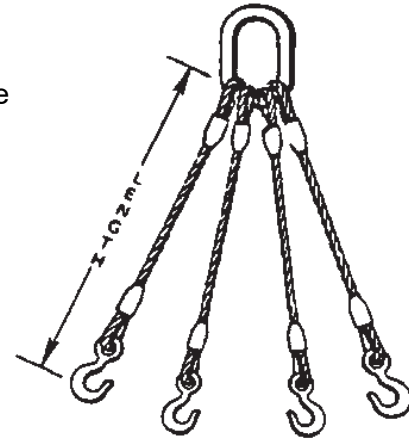

BC WIRE ROPE

Quality, No Compromise Since 1974

BC Wire Rope & Rigging is a full-service Rigging Loft incorporated in 1974. Our 'Quality, No compromise' philosophy has enabled us to grow throughout the many industries we serve. With corporate headquarters in Anaheim, CA, and branch locations in San Diego, CA, Tucson, AZ, Las Vegas, NV, and Elko, NV, BC Wire Rope & Rigging is committed to keeping our customers' jobs running smoothly. We do this by having in-house manufacturing, sufficient inventory, and a knowledgeable staff.

Wire Rope Four Leg Bridle

Wire Rope four leg bridles are constructed from four separate EIP wire rope assemblies that attach to an oblong ring. Four leg bridle slings are designed to lift either balanced or unbalanced loads. The wire rope assemblies are fabricated from Extra Improved Plow (EIP) steel. The lifting end of the wire rope legs can be fitted with a wide variety of rings, eyes, or hooks to allow the attachment of nearly any object. These four leg bridles can be custom fabricated depending on your application and needs.

Rope Diameter	Length	Rated Capacity in tons (2000 lbs)				Hardware		
		Straight Pull	60°	45°	30°	Alloy Oblong Link	Alloy Sling Hook	SP Anchor Shackle
1/4"	1'6"	2.6	2.2	1.8	1.3	1/2"	1 ton	5/16"
5/16"	1'8"	4	3.5	2.8	2	3/4"	1 ton	5/16"
3/8"	1'10"	5.7	5	4.1	2.9	3/4"	1-1/2 ton	7/16"
7/16"	2'4"	7.8	6.7	5.5	3.9	1"	2 ton	7/16"
1/2"	2'6"	10	8.8	7.1	5.1	1"	3 ton	5/8"
9/16"	2'10"	13	11	9	6.4	1-1/4"	3 ton	5/8"
5/8"	3'4"	16	14	11	7.8	1-1/4"	5 ton	3/4"
3/4"	3'8"	22	19	16	11	1-1/2"	7 ton	7/8"
7/8"	4'4"	30	26	21	15	1-3/4"	7 ton	1"
1"	5'	39	34	28	20	2"	11 ton	1-1/8"
1-1/8"	5'10"	48	42	34	24	2"	15 ton	1-1/4"
1-1/4"	6'6"	59	51	42	30	2-1/4"	15 ton	1-1/2"
1-3/8"	7'	71	62	50	36	2-1/2"	22 ton	1-3/4"
1-1/2"	7'6"	84	73	60	42	2-3/4"	22 ton	1-3/4"