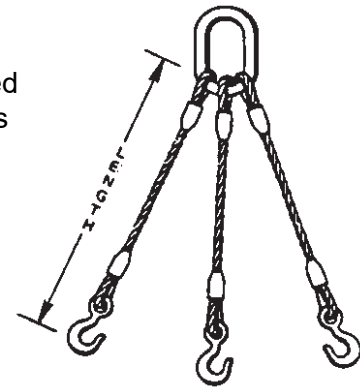

BC WIRE ROPE

Quality, No Compromise Since 1974

BC Wire Rope & Rigging is a full-service Rigging Loft incorporated in 1974. Our 'Quality, No compromise' philosophy has enabled us to grow throughout the many industries we serve. With corporate headquarters in Anaheim, CA, and branch locations in San Diego, CA, Tucson, AZ, Las Vegas, NV, and Elko, NV, BC Wire Rope & Rigging is committed to keeping our customers' jobs running smoothly. We do this by having in-house manufacturing, sufficient inventory, and a knowledgeable staff.

Wire Rope Three Leg Bridle

Three leg bridles are constructed from three separate EIP wire rope assemblies that attach to an oblong ring. Three leg bridle slings are designed to lift unbalanced loads. The wire rope assemblies are fabricated from Extra Improved Plow (EIP) steel. The lifting end of the wire rope legs can be fitted with a wide variety of rings, eyes, or hooks to allow the attachment of nearly any object. These three leg bridles can be custom fabricated depending on your particular application and needs.

Rope Diameter	Length	Rated Capacity in tons (2000 lbs)				Hardware		
		Straight Pull	60°	45°	30°	Alloy Oblong Link	Alloy Sling Hook	SP Anchor Shackle
1/4"	1'6"	1.9	1.7	1.4	0.97	1/2"	1 ton	5/16"
5/16"	1'8"	3	2.6	2.1	1.5	1/2"	1 ton	5/16"
3/8"	1'10"	4.3	3.7	3	2.2	3/4"	1-1/2 ton	7/16"
7/16"	2'4"	5.8	5	4.1	2.9	1"	2 ton	7/16"
1/2"	2'6"	7.6	6.6	5.4	3.8	1"	3 ton	5/8"
9/16"	2'10"	9.6	8.3	6.8	4.8	1"	3 ton	5/8"
5/8"	3'4"	12	10	8.3	5.9	1"	5 ton	3/4"
3/4"	3'8"	17	15	12	8.4	1-1/4"	7 ton	7/8"
7/8"	4'4"	23	20	16	11	1-1/2"	7 ton	1"
1"	5'	29	26	21	15	1-3/4"	11 ton	1-1/8"
1-1/8"	5'10"	36	31	26	18	2"	15 ton	1-1/4"
1-1/4"	6'6"	44	38	31	22	2"	15 ton	1-1/2"
1-3/8"	7'	53	46	38	27	2-1/4"	22 ton	1-3/4"
1-1/2"	7'6"	63	55	45	32	2-1/4"	22 ton	1-3/4"
1-3/4"	9'2"	85	74	60	42	2-3/4"	30 ton	2"